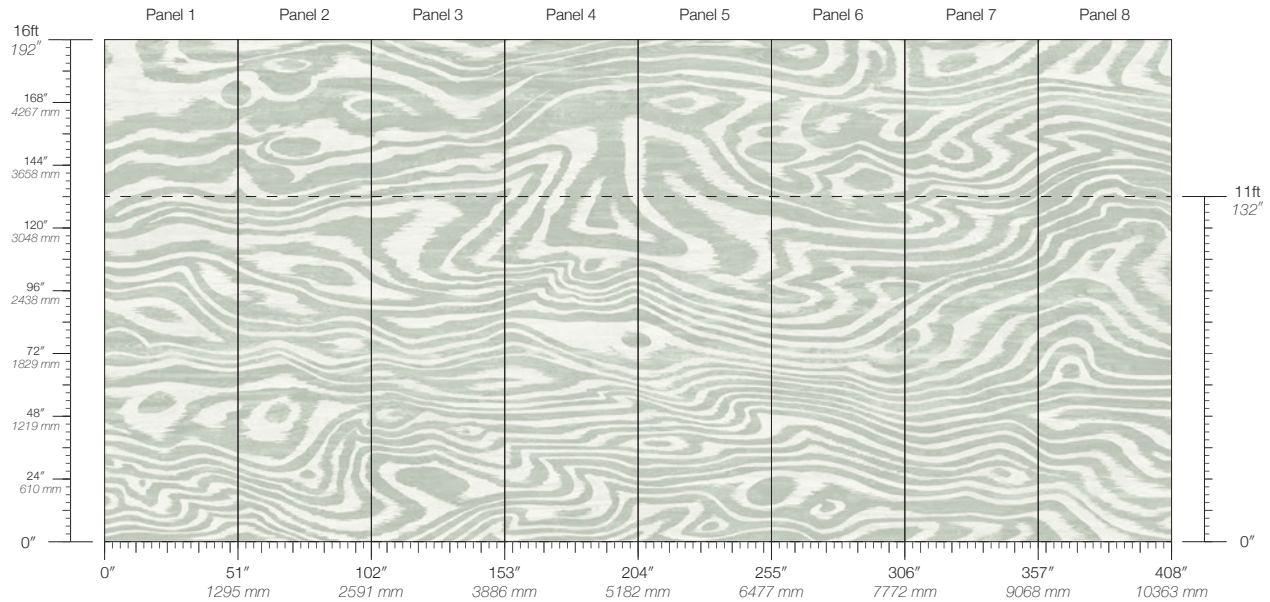

# Heartwood Maize

Suitable for residential and commercial projects

**COLOR**  
Maize

**ITEM**  
4106

**CONTENT**  
Type II Vinyl

**PANEL WIDTH**  
51" / 1295 mm trimmed

**PANEL HEIGHT**  
132" / 3353 mm standard  
192" / 4877 mm extended